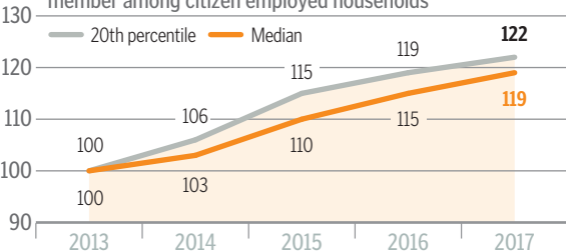

# Singaporeans are earning more

Real monthly household income from work per household member among citizen employed households\*

\*Index (2013 = 100)

Source: DEPARTMENT OF STATISTICS TNP GRAPHICS